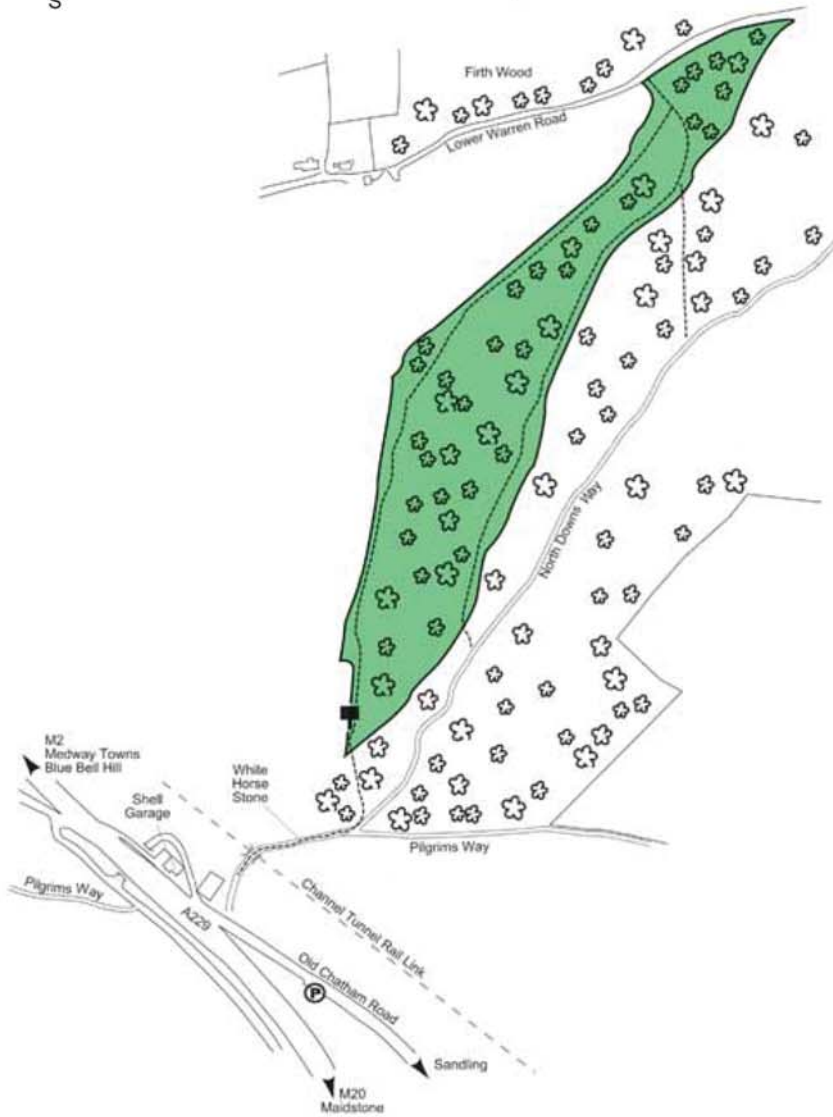

WESTFIELD WOOD

Near MAIDSTONE

© Crown Copyright. All rights reserved. Licence number 100004919.

0 100 200 Metres

Protecting **Wildlife** for the Future