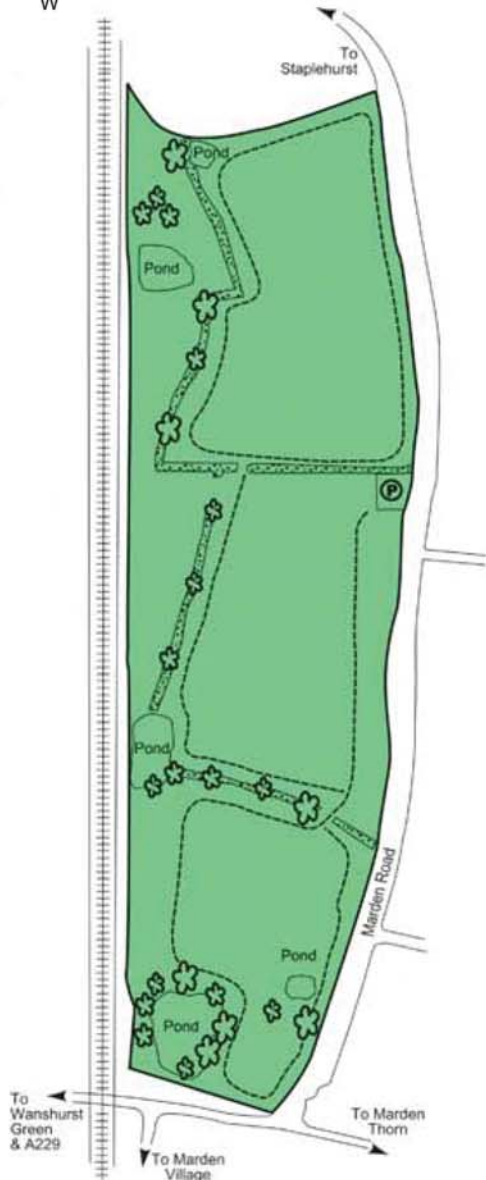

MARDEN MEADOW

Near CRANBROOK

© Crown Copyright. All rights reserved. Licence number 100004919.

Jan Feb Mar Apr May Jun Jul Aug Sep Oct Nov Dec

Best Visited