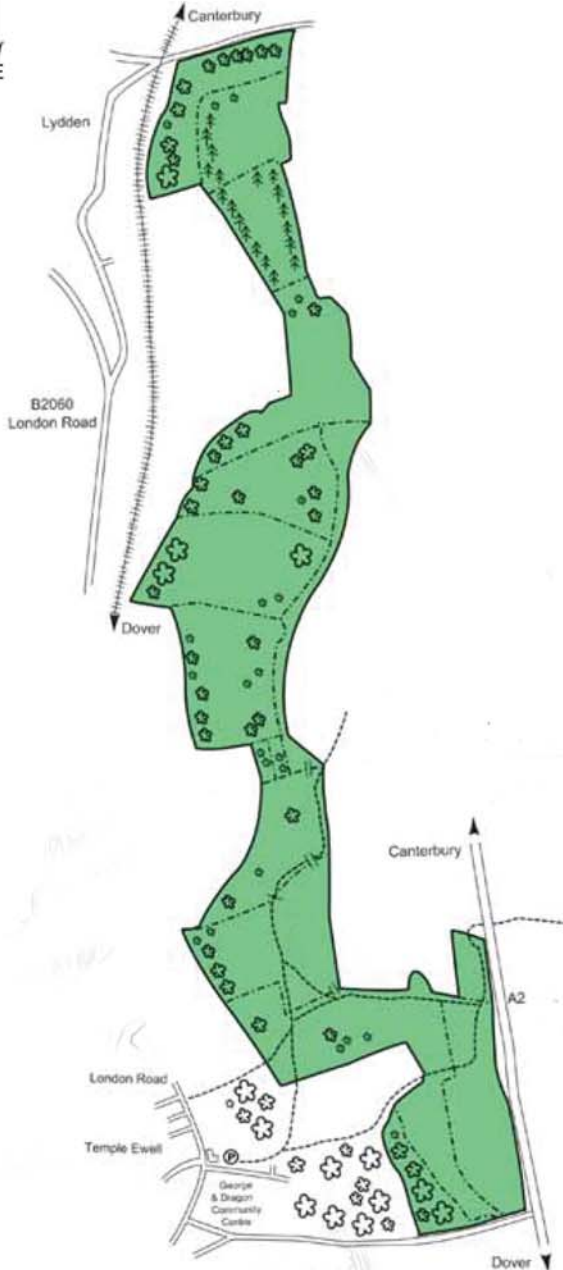

LYDDEN TEMPLE EWELL

Near DOVER

© Crown Copyright. All rights reserved. Licence number 100004919.

0 200 400 Metres

Protecting **Wildlife** for the Future