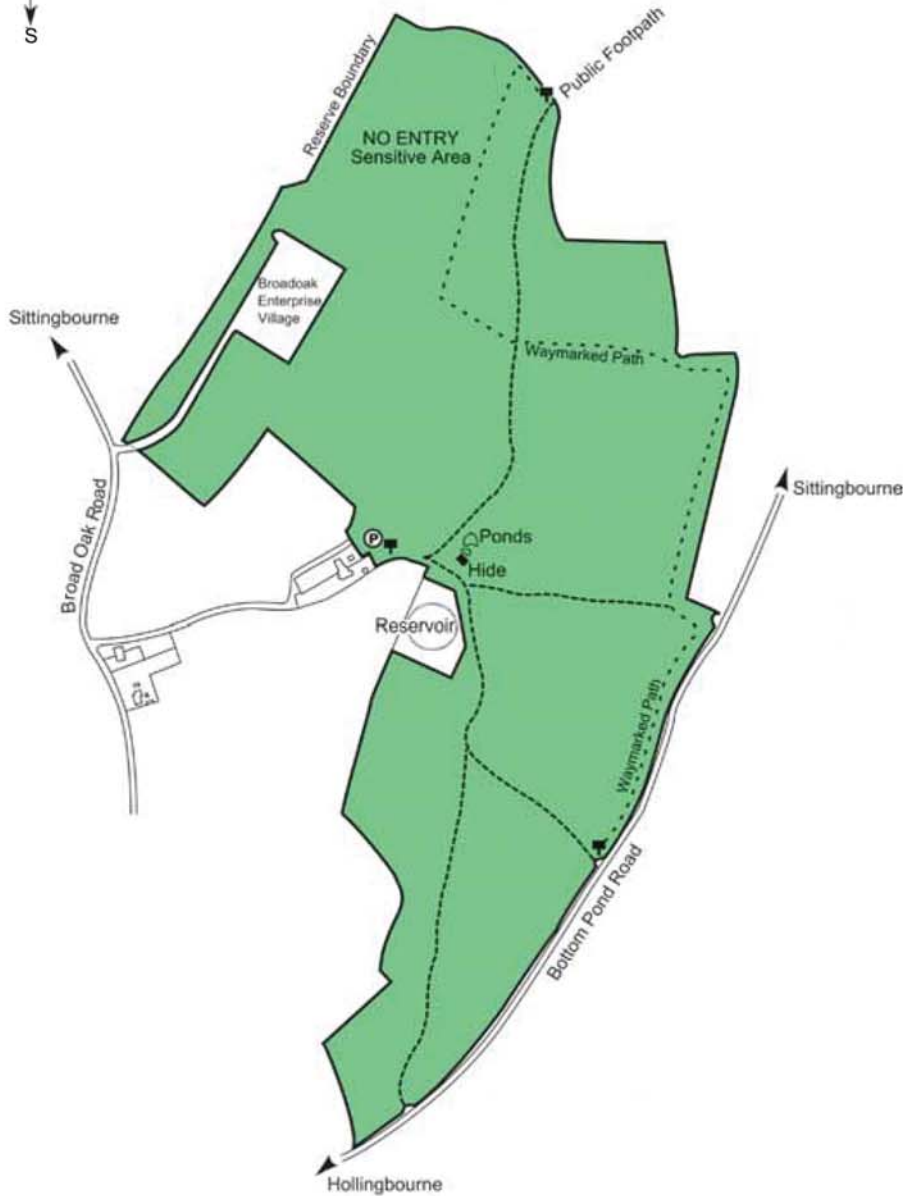

# CROMER'S WOOD

Near SITTINGBOURNE

0 25 50 75 100 125 Metres

© Crown Copyright. All rights reserved. Licence number 100004919.

Protecting **Wildlife** for the Future