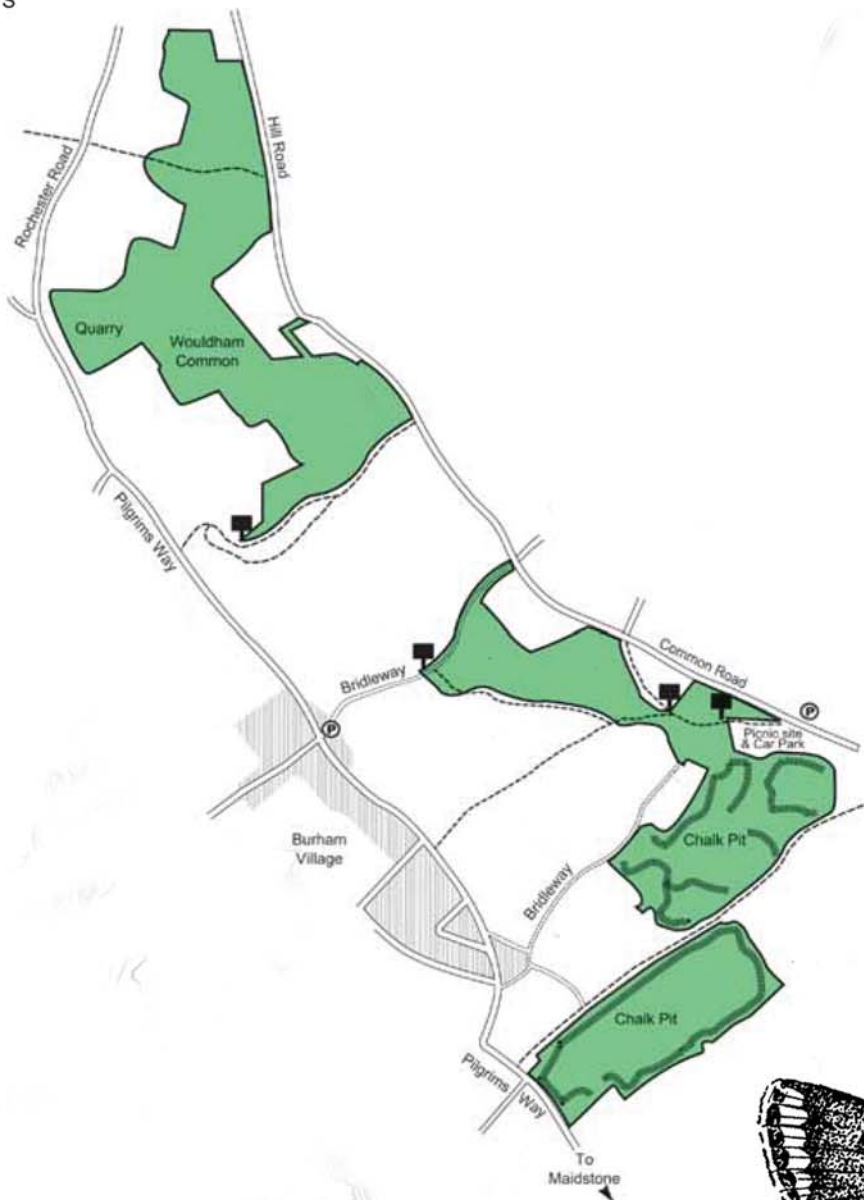

BURHAM DOWN

Near Chatham

© Crown Copyright. All rights reserved. Licence number 100004919.

0 200 400 Metres

Jan Feb Mar Apr May Jun Jul Aug Sep Oct Nov Dec

Best Visited

Protecting **Wildlife** for the Future