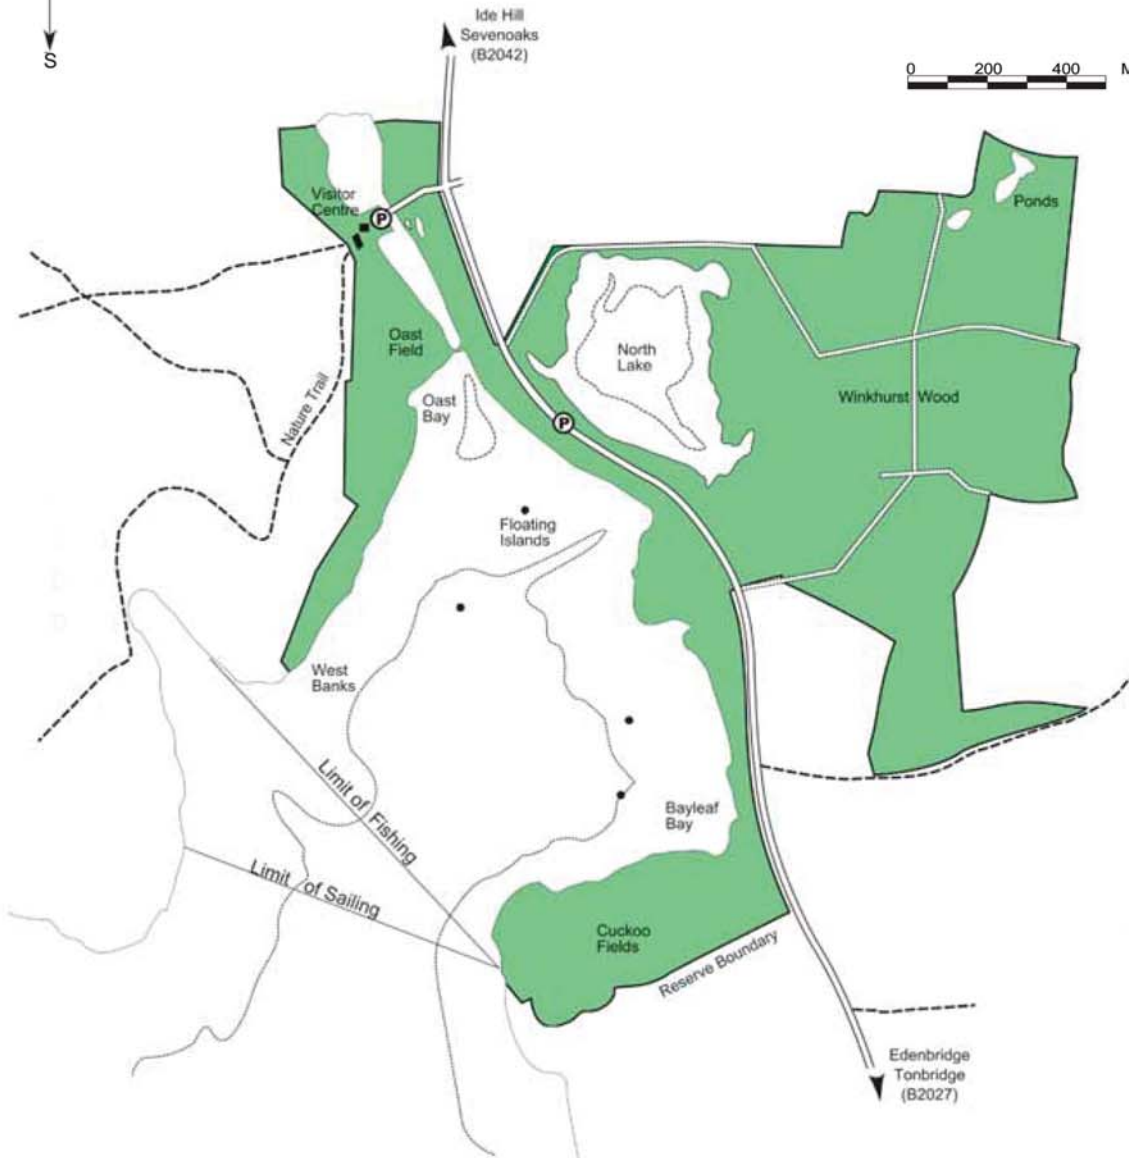

BOUGH BEECH

Near Edenbridge

© Crown Copyright. All rights reserved. Licence number 100004919.

0 200 400 Metres

Jan Feb Mar Apr May Jun Jul Aug Sep Oct Nov Dec

Best Visited

Protecting **Wildlife** for the Future