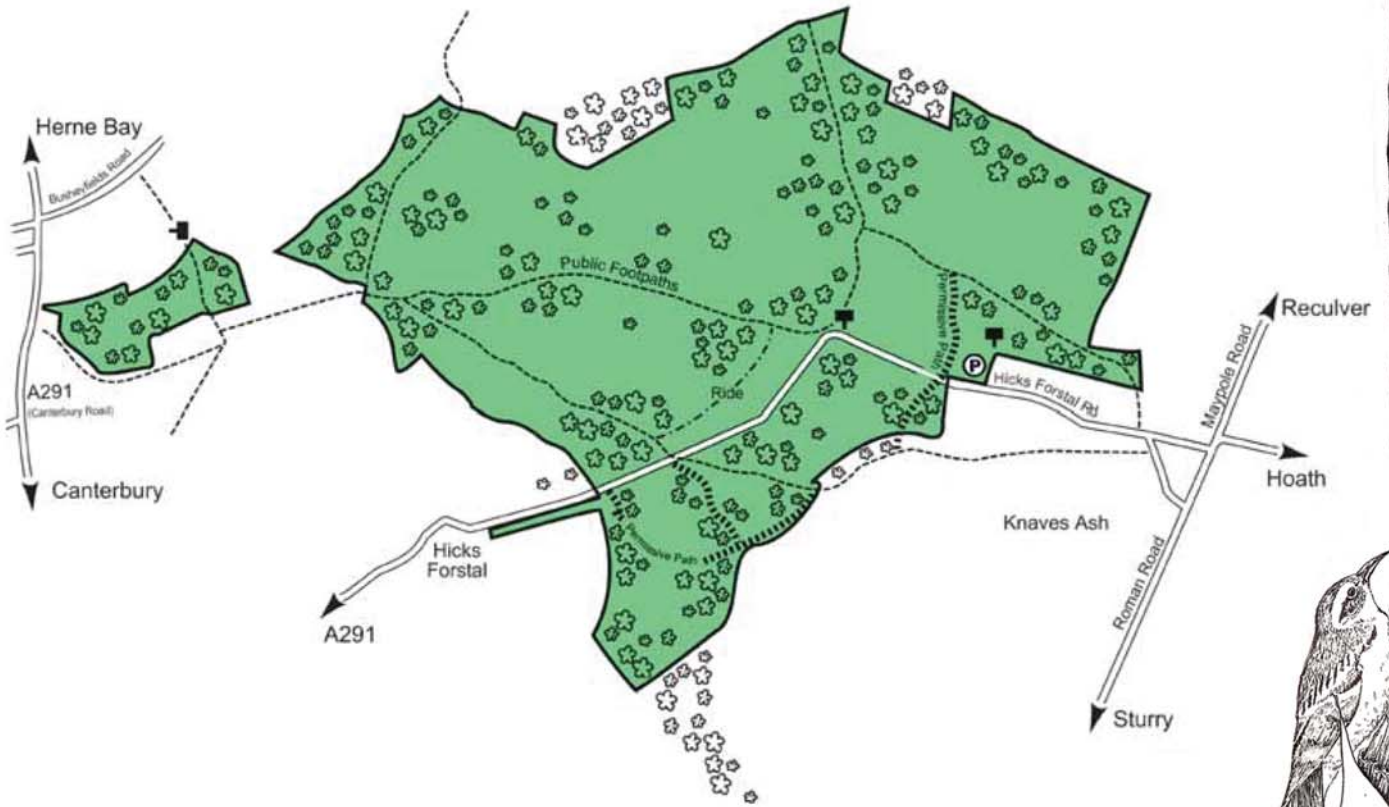

BLEAN, EAST

Near HERNE BAY

0 100 200 300 400 500 Metres

Jan Feb Mar Apr May Jun Jul Aug Sep Oct Nov Dec

Best Visited

© Crown Copyright. All rights reserved. Licence number 100004919.

Protecting **Wildlife** for the Future