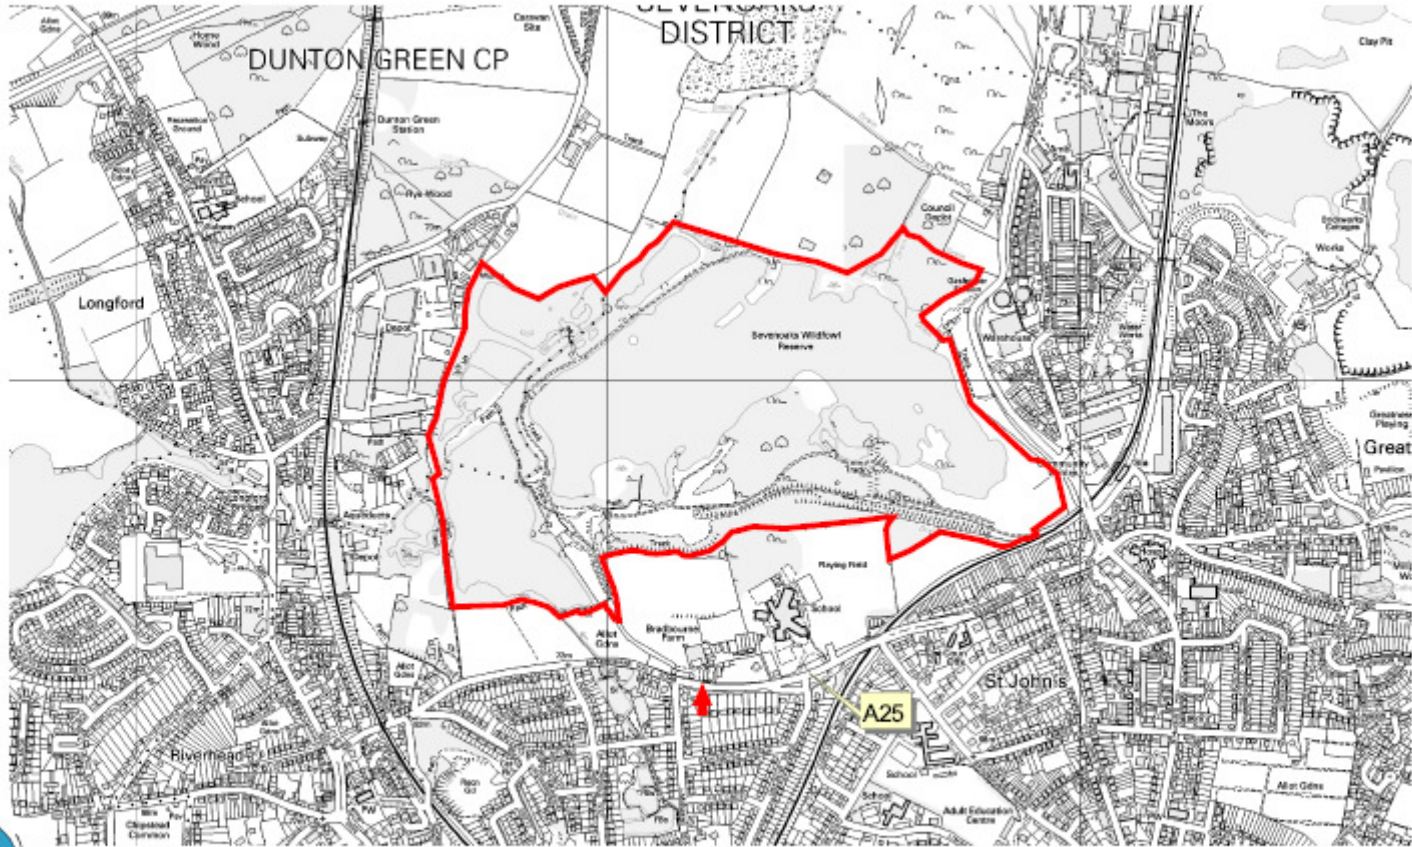

Sevenoaks Wildlife Reserve

Reproduced by permission of Ordnance Survey on behalf of HMSO.
© Crown copyright and database right 2009. All rights reserved.
Ordnance Survey Licence number 10004919.